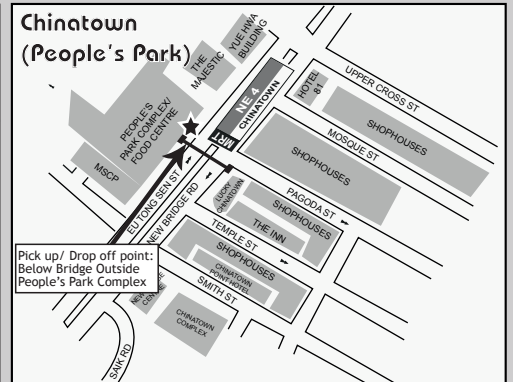

## Shuttle Bus Schedule

Please refer to the table below for the respective pick up and drop off locations and times.

Please be at the waiting area 5 minutes prior to the pickup timing and allow for 5 minutes waiting period as traffic conditions may vary.

Hotel Re! reserves the rights to make changes to the above schedule without prior notice.

Kindly contact **6827 8288** if further assistance is required.

Hotel Re! Pick Up	Outram MRT	Chinatown (People's Park)	Harbour Front (Vivo City)	Orchard (Paragon)	Little India	Hotel Re! Drop Off
07 30	07 40					07 50
08 00	08 10					08 20
08 30	08 40					08 50
09 00	09 10					09 20
09 30	09 40	09 50	10 05			10 20
10 30	10 40					10 50
12 00	12 10					12 20
12 30	12 40					12 50
13 00	13 10					13 20
13 30	13 40					13 50
14 00	14 10			14 25	14 40	14 55
17 00	17 10			17 25	17 40	17 55
18 00	18 10	18 20	18 40			19 00
19 10	19 20					19 30

## Hotel Re! Complimentary Shuttle Service

Location Map of Pick Up and Drop Off Points