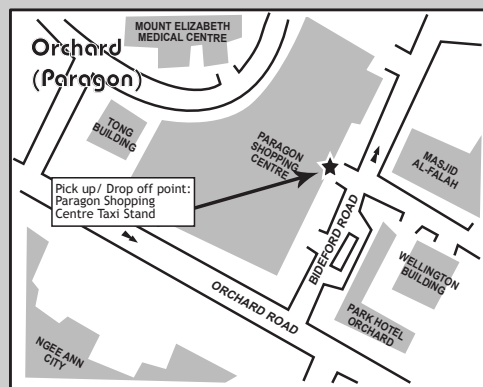

## Shuttle Bus Schedule

Please refer to the table below for the respective pick up and drop off locations and times.

Please be at the waiting area 5 minutes prior to the pickup timing and allow for 5 minutes waiting period as traffic conditions may vary.

Hotel Re! reserves the rights to make changes to the above schedule without prior notice.

Kindly contact **6827 8288** if further assistance is required.

Hotel Re! Pick Up	Outram MRT	Chinatown (People's Park)	Harbour Front (Vivo City)	Orchard (Paragon)	Little India	Hotel Re! Drop Off
07 30	07 40					07 50
08 00	08 10					08 20
08 30	08 40					08 50
09 00	09 10					09 20
09 30	09 40	09 50	10 05			10 20
10 30	10 40					10 50
12 00	12 10					12 20
12 30	12 40					12 50
13 00	13 10					13 20
13 30	13 40					13 50
14 00	14 10			14 25	14 40	14 55
17 00	17 10			17 25	17 40	17 55
18 00	18 10	18 20	18 40			19 00
19 10	19 20					19 30

## Hotel Re! Complimentary Shuttle Service

Location Map of Pick Up and Drop Off Points