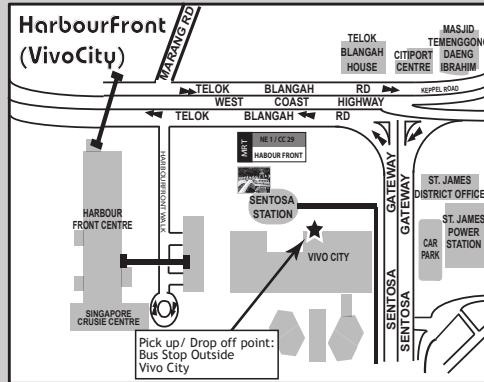

## Shuttle Bus Schedule

Please refer to the table below for the respective pick up and drop off locations and times.

Please be at the waiting area 5 minutes prior to the pickup timing and allow for 5 minutes waiting period as traffic conditions may vary.

Hotel Re! reserves the rights to make changes to the above schedule without prior notice.

Kindly contact **6827 8288** if further assistance is required.

Hotel Re! Pick Up	Outram MRT	Chinatown (People's Park)	Harbour Front (Vivo City)	Orchard (Paragon)	Little India	Hotel Re! Drop Off
07 30	07 40					07 50
08 00	08 10					08 20
08 30	08 40					08 50
09 00	09 10					09 20
09 30	09 40	09 50	10 05			10 20
10 30	10 40					10 50
12 00	12 10					12 20
12 30	12 40					12 50
13 00	13 10					13 20
13 30	13 40					13 50
14 00	14 10			14 25	14 40	14 55
17 00	17 10			17 25	17 40	17 55
18 00	18 10	18 20	18 40			19 00
19 10	19 20					19 30

## Hotel Re! Complimentary Shuttle Service

Location Map of Pick Up and Drop Off Points