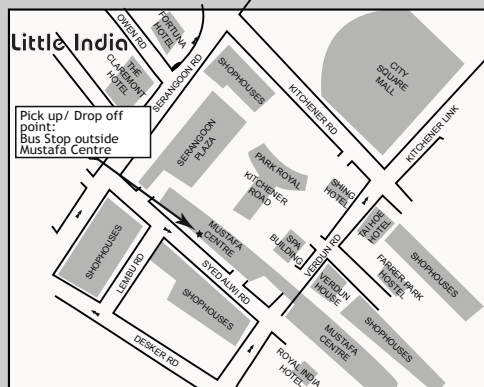

## Shuttle Bus Schedule

Please refer to the table below for the respective pick up and drop off locations and times.

Please be at the waiting area 5 minutes prior to the pickup timing and allow for 5 minutes waiting period as traffic conditions may vary.

Hotel Re! reserves the rights to make changes to the above schedule without prior notice.

Kindly contact **6827 8288** if further assistance is required.

Hotel Re! Pick Up	Outram MRT	Chinatown (People's Park)	Harbour Front (Vivo City)	Orchard (Paragon)	Little India	Hotel Re! Drop Off
07 30	07 40					07 50
08 00	08 10					08 20
08 30	08 40					08 50
09 00	09 10					09 20
09 30	09 40	09 50	10 05			10 20
10 30	10 40					10 50
12 00	12 10					12 20
12 30	12 40					12 50
13 00	13 10					13 20
13 30	13 40					13 50
14 00	14 10			14 25	14 40	14 55
17 00	17 10			17 25	17 40	17 55
18 00	18 10	18 20	18 40			19 00
19 10	19 20					19 30

## Hotel Re! Complimentary Shuttle Service

Location Map of Pick Up and Drop Off Points