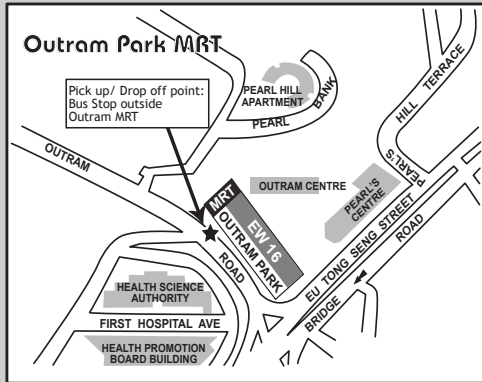

## Shuttle Bus Schedule

Please refer to the table below for the respective pick up and drop off locations and times.

Please be at the waiting area 5 minutes prior to the pickup timing and allow for 5 minutes waiting period as traffic conditions may vary.

Hotel Re! reserves the rights to make changes to the above schedule without prior notice.

Kindly contact **6827 8288** if further assistance is required.

Hotel Re! Pick Up	Outram MRT	Chinatown (People's Park)	Harbour Front (Vivo City)	Orchard (Paragon)	Little India	Hotel Re! Drop Off
07 30	07 40					07 50
08 00	08 10					08 20
08 30	08 40					08 50
09 00	09 10					09 20
09 30	09 40	09 50	10 05			10 20
10 30	10 40					10 50
12 00	12 10					12 20
12 30	12 40					12 50
13 00	13 10					13 20
13 30	13 40					13 50
14 00	14 10			14 25	14 40	14 55
17 00	17 10			17 25	17 40	17 55
18 00	18 10	18 20	18 40			19 00
19 10	19 20					19 30

## Hotel Re! Complimentary Shuttle Service

Location Map of Pick Up and Drop Off Points